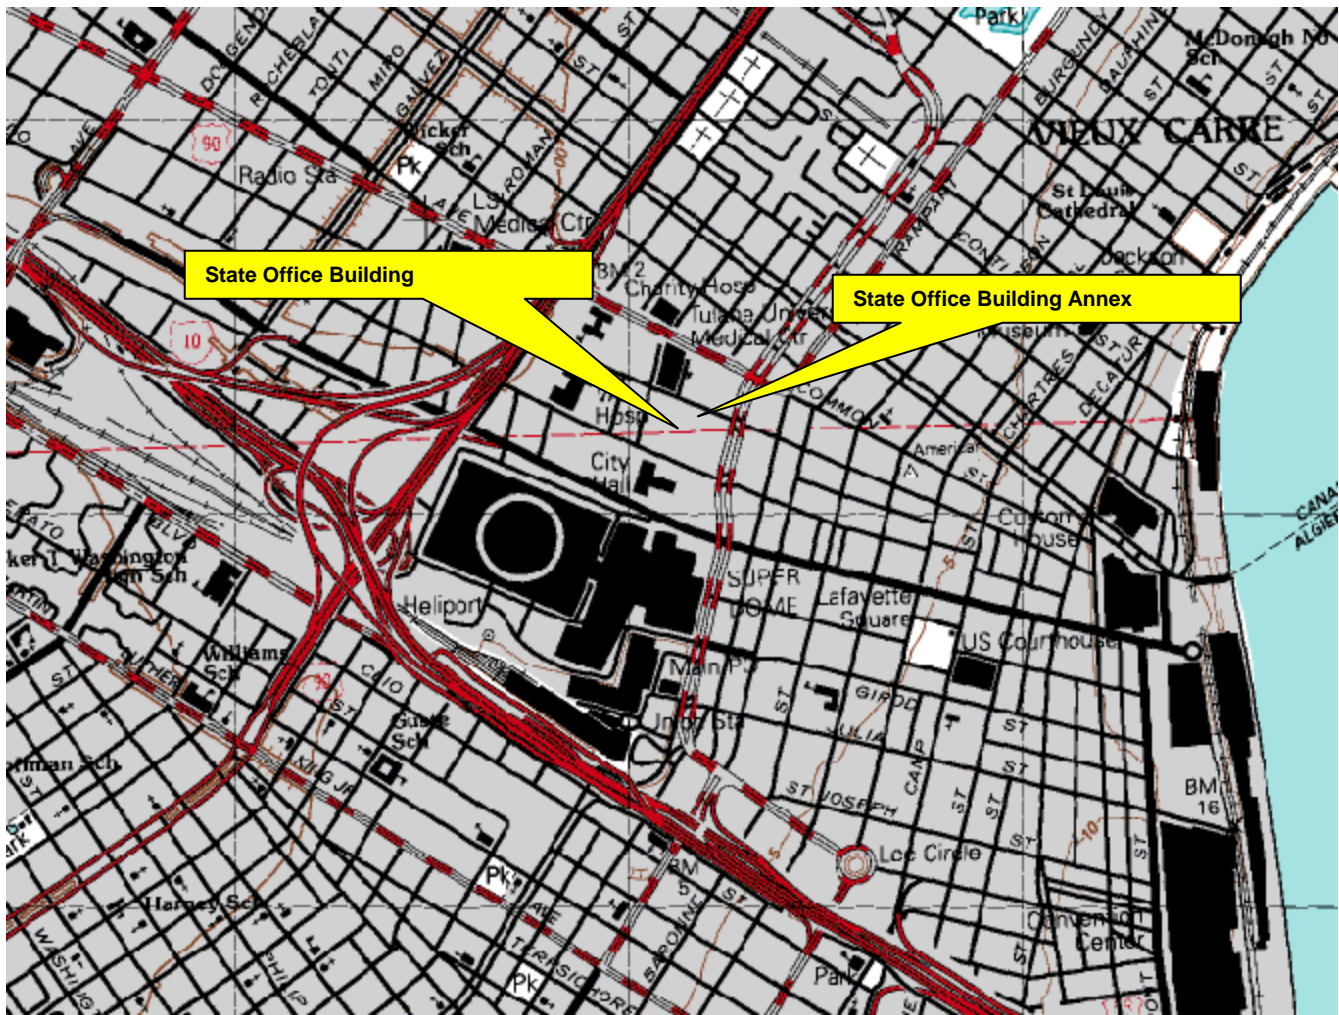

U.S. Department of Homeland Security
Federal Emergency Management Agency
Section 106 Review : USGS Quad Location Map

Map Name: USGS New Orleans East Quad

Resource Name: State Office Building Annex and State Office Building

Resource Address: 301 and 325 Loyola Avenue New Orleans 70112

topozone
Copyright 1999-2003 Maps a la carte, Inc.

USGS New Orleans East (LA) Quadrangle
Projection is UTM Zone 15 NAD83 Datum

H=0.592
G=1.461

Figure 1. USGS Quad Location Map.